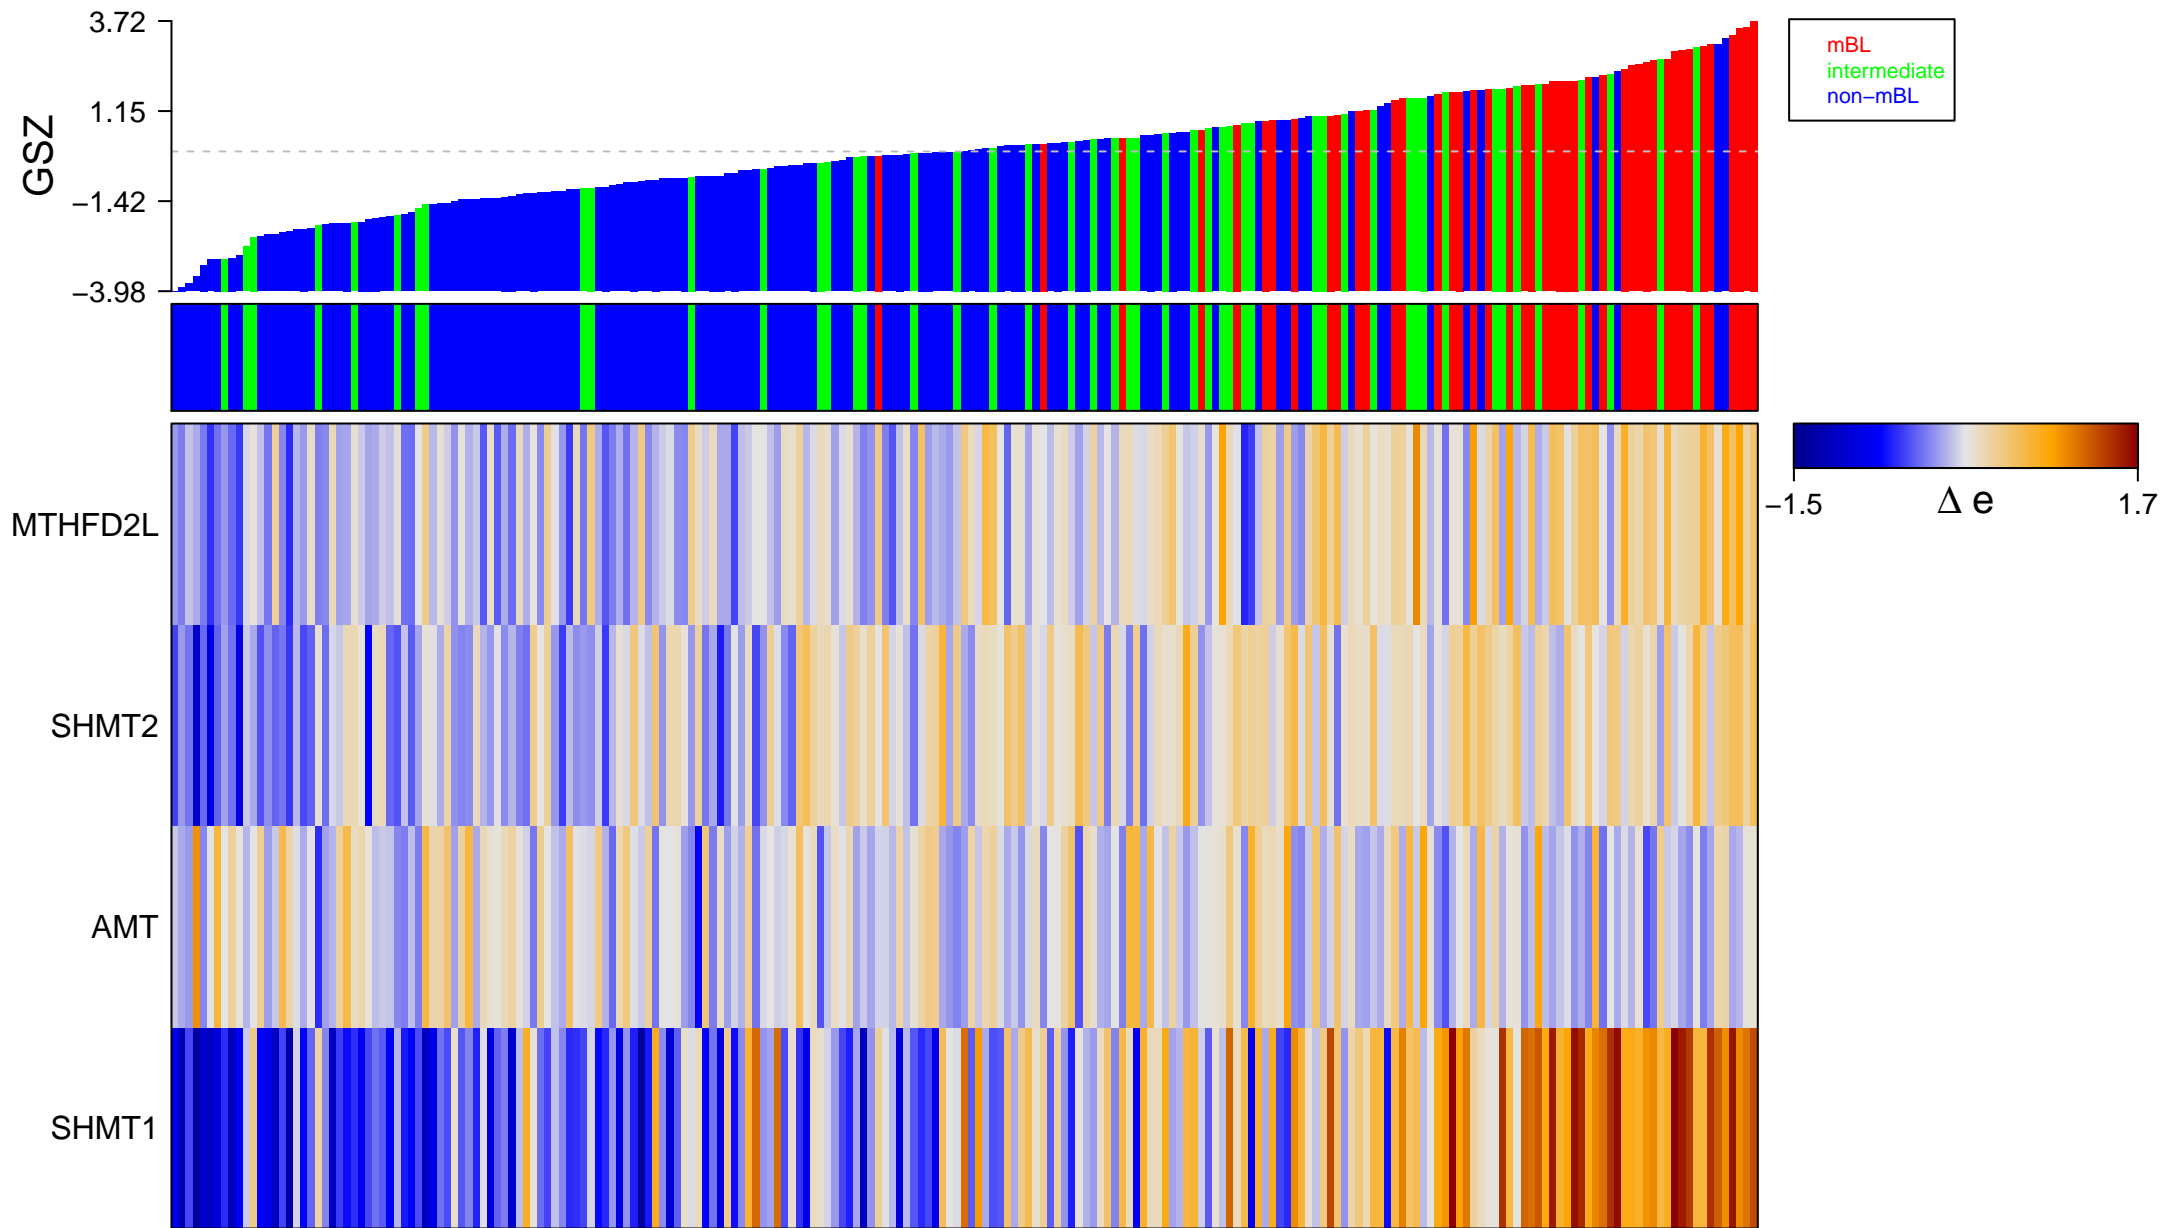

KEGG_ONE_CARBON_POOL_BY_FOLATE

KEGG_ONE_CARBON_POOL_BY_FOLATE

■ on
■ -
□ off

KEGG_ONE_CARBON_POOL_BY_FOLATE