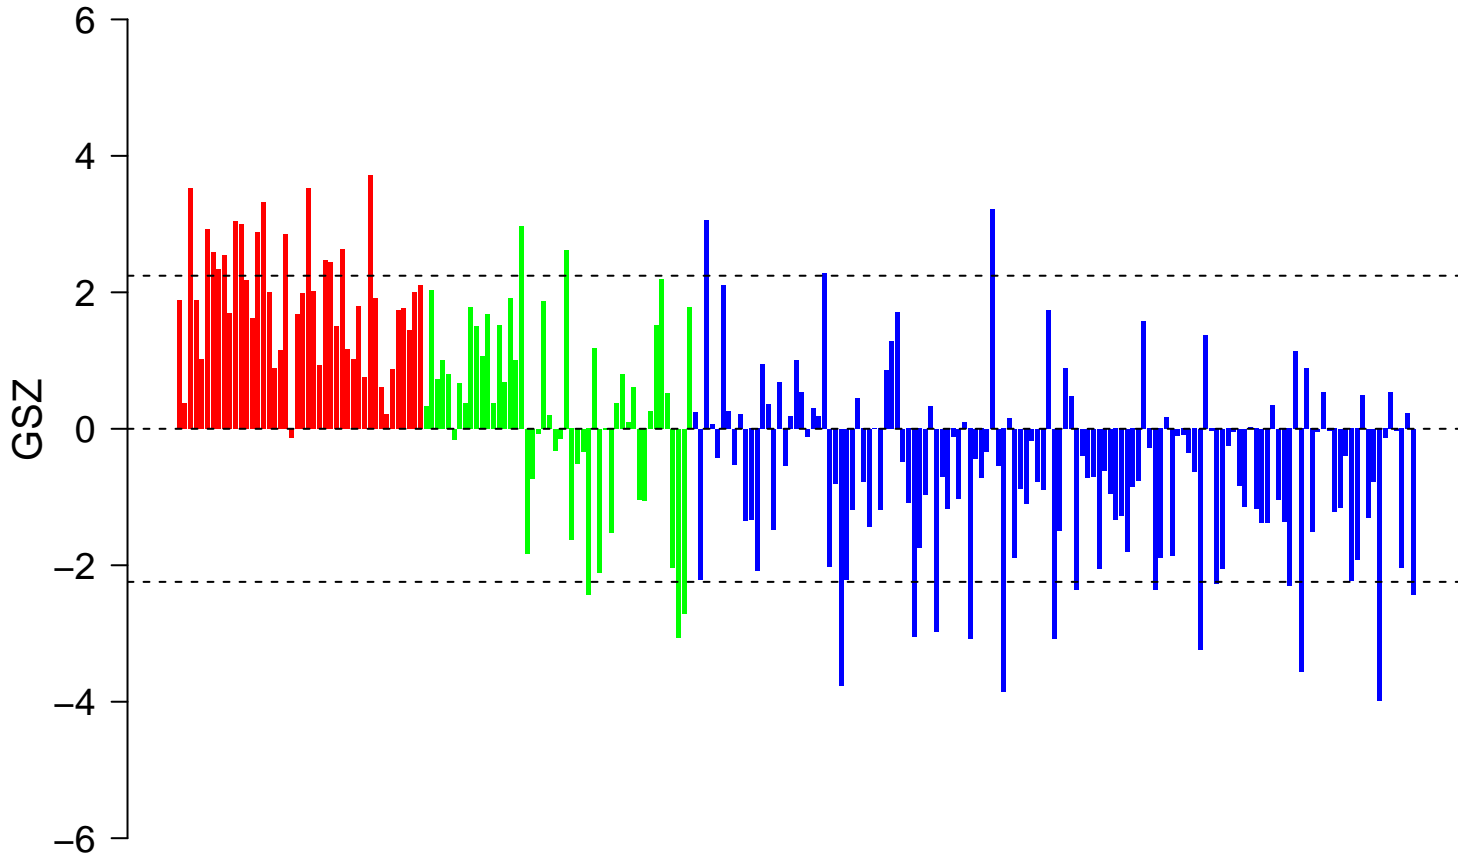

KEGG_ONE_CARBON_POOL_BY_FOLATE

KEGG_ONE_CARBON_POOL_BY_FOLATE

■ on
■ -
□ off

KEGG_ONE_CARBON_POOL_BY_FOLATE